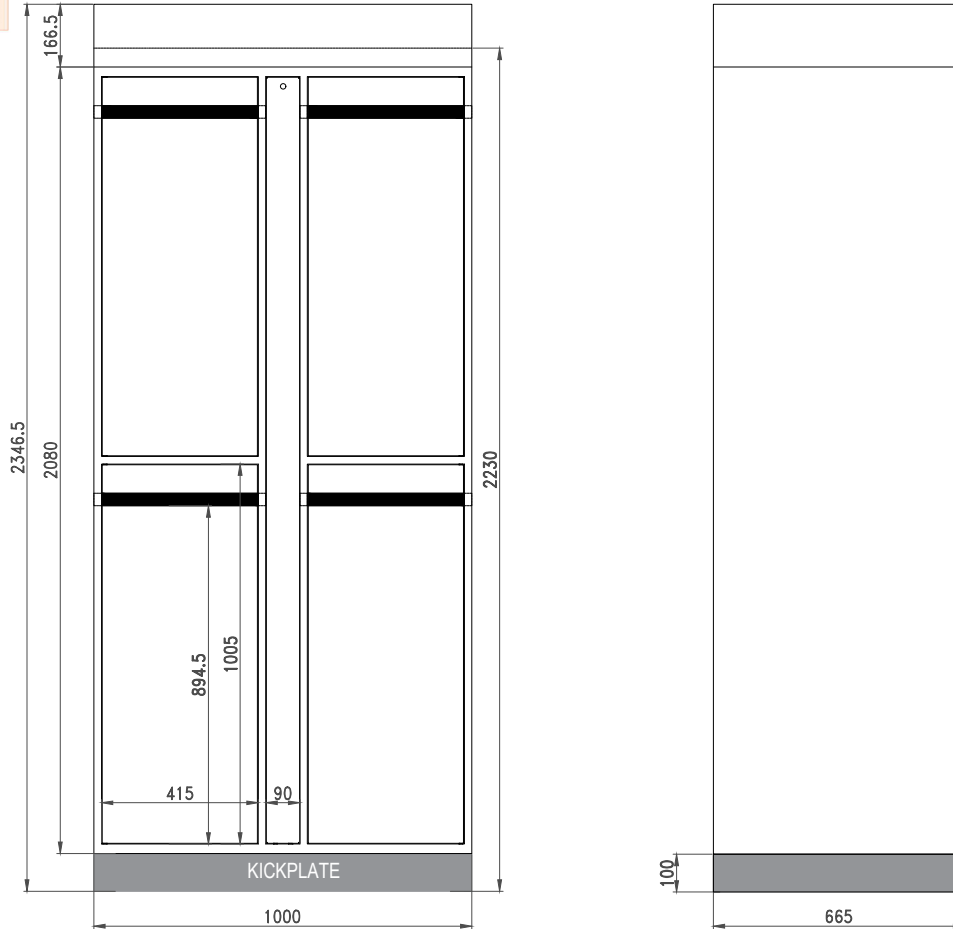

WHY

SNAILE CANADA?

Scan QR Code to find out!

Canada's Parcel Locker Company
La société de casiers intelligents du Canada

4-DOOR LAUNDRY LOCKER (OPTIONAL)

Wall Clearance

- 25mm back wall clearance
- 25mm side wall clearance
- 25mm ceiling clearance
- 25mm ceiling clearance from top of CCTV units (if CCTV units are installed)