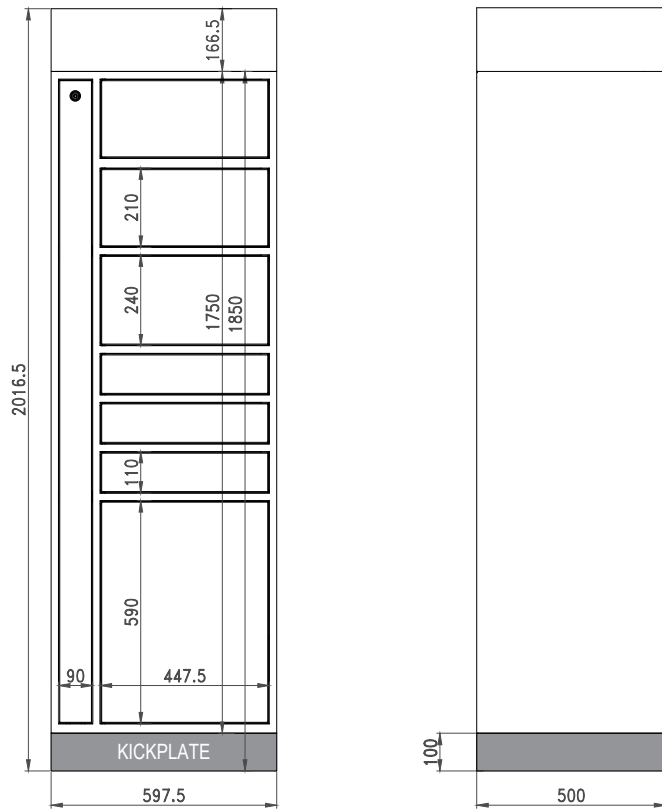

WHY

SNAILE CANADA?

Scan QR Code to find out!

Canada's Parcel Locker Company
La société de casiers intelligents du Canada

OPTIONAL 7-DOOR (597.5mm) EXPANSION

Requires connection to a Master Unit.

Fire rated for Canada to CAN/ULC-S102

Electrically Certified for Canada to CSA C22.2 No.62368-1:19

IP cameras & NVR + Pin hole comes with Master Unit - will be mounted to survey overall installation

Desired wall clearance to facilitate installation - can be zero clearance

- 25mm back wall clearance
- 25mm side wall clearance
- 25mm ceiling clearance
- 25mm ceiling clearance from top of cameras (if cameras are installed)

The expansions connect to the master via 24v low voltage and ethernet connections - installed by Snaile