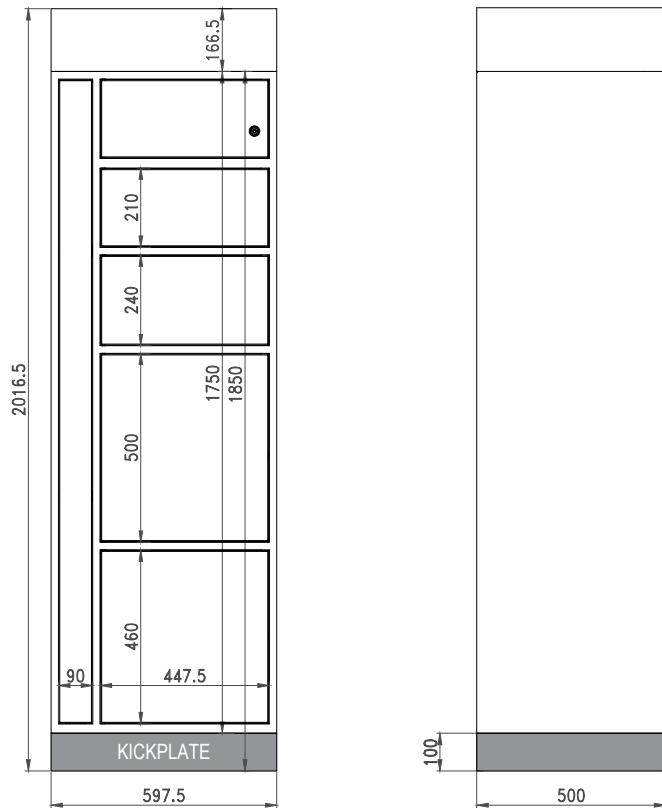

WHY

SNAILE CANADA?

Scan QR Code to find out!

Canada's Parcel Locker Company
La société de casiers intelligents du Canada

OPTIONAL 5-DOOR (597.5mm) EXPANSION

Requires connection to a Master Unit.

Fire rated for Canada to CAN/ULC-S102

Electrically Certified for Canada to CSA C22.2 No.62368-1:19

IP cameras & NVR + Pin hole comes with Master Unit - will be mounted to survey overall installation

Desired wall clearance to facilitate installation - can be zero clearance

- 100mm back wall clearance to vent CPU
- 25mm side wall clearance
- 25mm ceiling clearance
- 25mm ceiling clearance from top of cameras (if cameras are installed)

The expansions connect to the master via 24v low voltage and ethernet connections - installed by Snaile