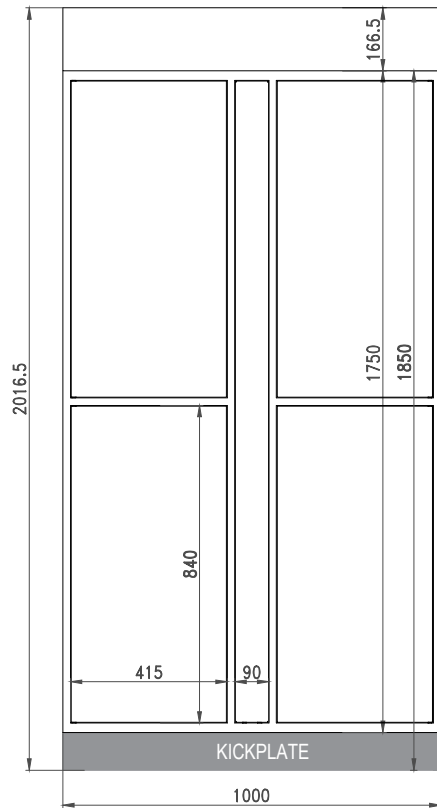

WHY

SNAILE CANADA?

Scan QR Code to find out!

Canada's Parcel Locker Company
La société de casiers intelligents du Canada

OPTIONAL 4-DOOR (1000mm) EXPANSION

Requires connection to a Master Unit.

Fire rated for Canada to CAN/ULC-S102

Electrically Certified for Canada to CSA C22.2 No.62368-1:19

IP cameras & NVR + Pin hole comes with Master Unit - will be mounted to survey overall installation

Desired wall clearance to facilitate installation - can be zero clearance

- 25mm back wall clearance
- 25mm side wall clearance
- 25mm ceiling clearance
- 25mm ceiling clearance from top of cameras (if cameras are installed)

The expansions connect to the master via 24v low voltage and ethernet connections - installed by Snaile