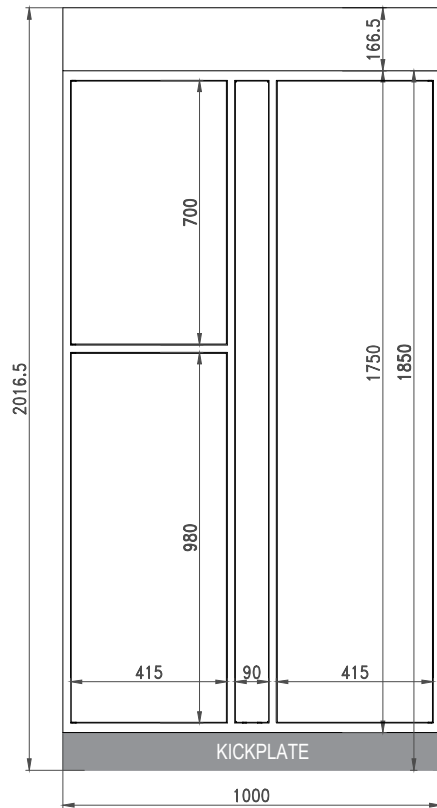

WHY

SNAILE CANADA?

Scan QR Code to find out!

Canada's Parcel Locker Company
La société de casiers intelligents du Canada

OPTIONAL 3-DOOR (1000mm) EXPANSION

Requires connection to a Master Unit.

Fire rated for Canada to CAN/ULC-S102

Electrically Certified for Canada to CSA C22.2 No.62368-1:19

IP cameras & NVR + Pin hole comes with Master Unit - will be mounted to survey overall installation

Desired wall clearance to facilitate installation - can be zero clearance

- 25mm back wall clearance
- 25mm side wall clearance
- 25mm ceiling clearance
- 25mm ceiling clearance from top of cameras (if cameras are installed)

The expansions connect to the master via 24v low voltage and ethernet connections - installed by Snaile