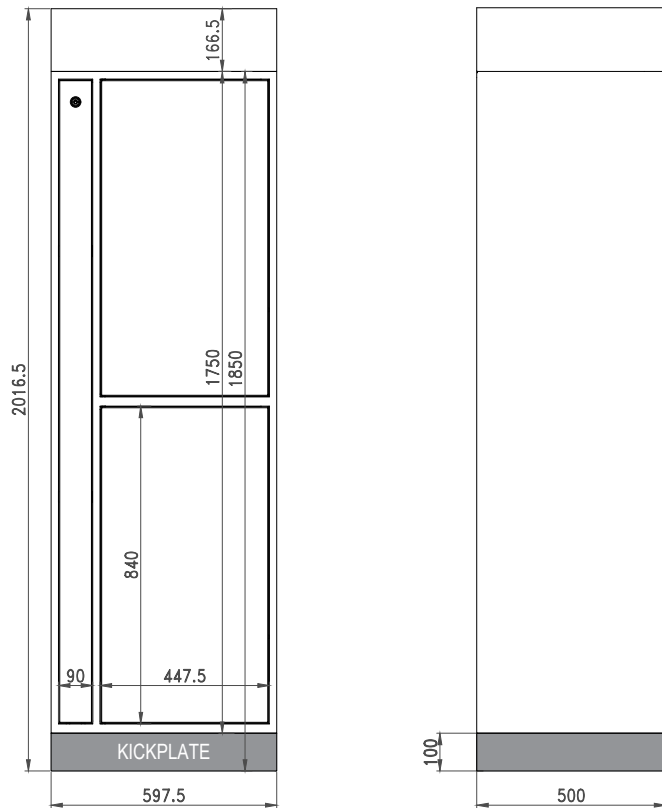

WHY

SNAILE CANADA?

Scan QR Code to find out!

Canada's Parcel Locker Company
La société de casiers intelligents du Canada

OPTIONAL 2-DOOR (597.5MM) EXPANSION

Requires connection to a Master Unit.

Fire rated for Canada to CAN/ULC-S102

Electrically Certified for Canada to CSA C22.2 No.62368-1:19

IP cameras & NVR + Pin hole comes with Master Unit - will be mounted to survey overall installation

Desired wall clearance to facilitate installation - can be zero clearance

- 25mm back wall clearance
- 25mm side wall clearance
- 25mm ceiling clearance
- 25mm ceiling clearance from top of cameras (if cameras are installed)

The expansions connect to the master via 24v low voltage and ethernet connections - installed by Snaile