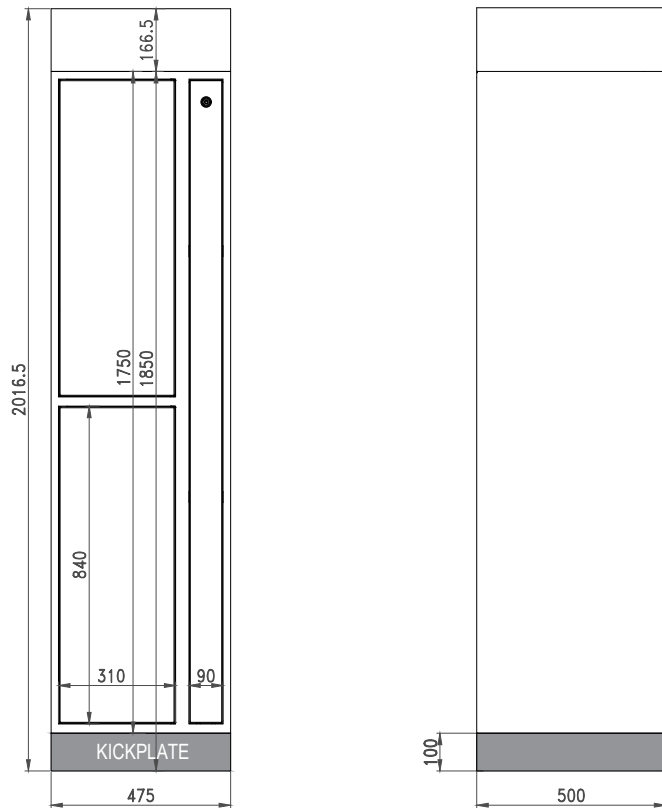

WHY

SNAILE CANADA?

Scan QR Code to find out!

Canada's Parcel Locker Company
La société de casiers intelligents du Canada

OPTIONAL 2-DOOR (475MM) EXPANSION

Requires connection to a Master Unit.

Fire rated for Canada to CAN/ULC-S102

Electrically Certified for Canada to CSA C22.2 No.62368-1:19

IP cameras & NVR + Pin hole comes with Master Unit - will be mounted to survey overall installation

Desired wall clearance to facilitate installation - can be zero clearance

25mm back wall clearance

25mm side wall clearance

25mm ceiling clearance

25mm ceiling clearance from top of cameras (if cameras are installed)

The expansions connect to the master via 24v low voltage and ethernet connections - installed by Snaile