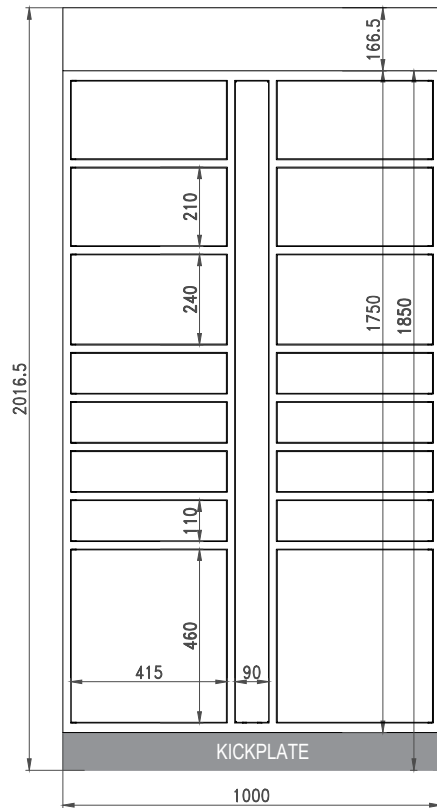

WHY

SNAILE CANADA?

Scan QR Code to find out!

Canada's Parcel Locker Company
La société de casiers intelligents du Canada

OPTIONAL 16-DOOR (1000mm) EXPANSION

Requires connection to a Master Unit.

Fire rated for Canada to CAN/ULC-S102

Electrically Certified for Canada to CSA C22.2 No.62368-1:19

IP cameras & NVR + Pin hole comes with Master Unit - will be mounted to survey overall installation

Desired wall clearance to facilitate installation - can be zero clearance

- 100mm back wall clearance to vent CPU
- 25mm side wall clearance
- 25mm ceiling clearance
- 25mm ceiling clearance from top of cameras (if cameras are installed)

The expansions connect to the master via 24v low voltage and ethernet connections - installed by Snaile