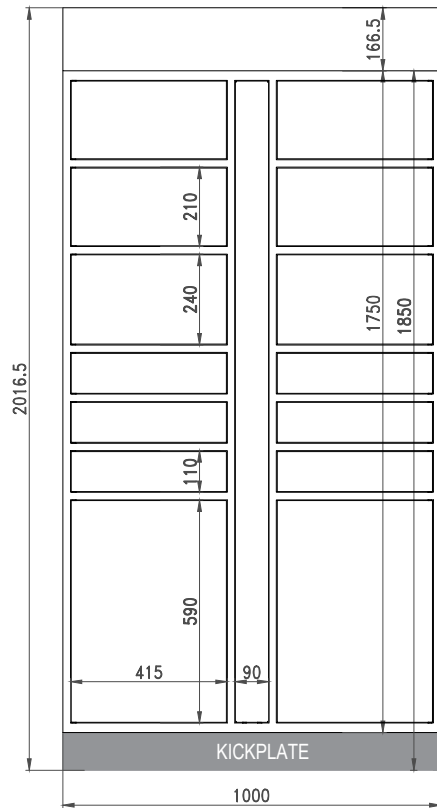

WHY

SNAILE CANADA?

Scan QR Code to find out!

Canada's Parcel Locker Company
La société de casiers intelligents du Canada

OPTIONAL 14-DOOR (1000mm) EXPANSION

Requires connection to a Master Unit.

Fire rated for Canada to CAN/ULC-S102

Electrically Certified for Canada to CSA C22.2 No.62368-1:19

IP cameras & NVR + Pin hole comes with Master Unit - will be mounted to survey overall installation

Desired wall clearance to facilitate installation - can be zero clearance

- 25mm back wall clearance
- 25mm side wall clearance
- 25mm ceiling clearance
- 25mm ceiling clearance from top of cameras (if cameras are installed)

The expansions connect to the master via 24v low voltage and ethernet connections - installed by Snaile