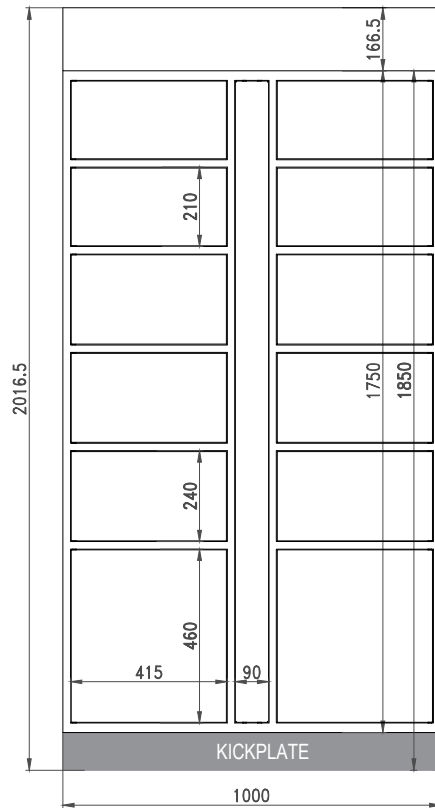

WHY

SNAILE CANADA?

Scan QR Code to find out!

Canada's Parcel Locker Company
La société de casiers intelligents du Canada

OPTIONAL 12-DOOR (1000mm) EXPANSION

Requires connection to a Master Unit.

Fire rated for Canada to CAN/ULC-S102

Electrically Certified for Canada to CSA C22.2 No.62368-1:19

IP cameras & NVR + Pin hole comes with Master Unit - will be mounted to survey overall installation

Desired wall clearance to facilitate installation - can be zero clearance