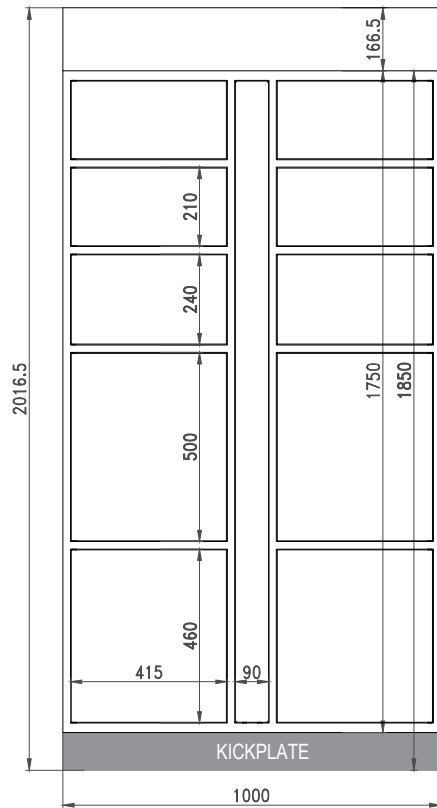

WHY

SNAILE CANADA?

Scan QR Code to find out!

Canada's Parcel Locker Company
La société de casiers intelligents du Canada

OPTIONAL 10-DOOR (1000mm) EXPANSION

Requires connection to a Master Unit.

Fire rated for Canada to CAN/ULC-S102

Electrically Certified for Canada to CSA C22.2 No.62368-1:19

IP cameras & NVR + Pin hole comes with Master Unit - will be mounted to survey overall installation

Desired wall clearance to facilitate installation - can be zero clearance

- 25mm back wall clearance
- 25mm side wall clearance
- 25mm ceiling clearance
- 25mm ceiling clearance from top of cameras (if cameras are installed)

The expansions connect to the master via 24v low voltage and ethernet connections - installed by Snaile