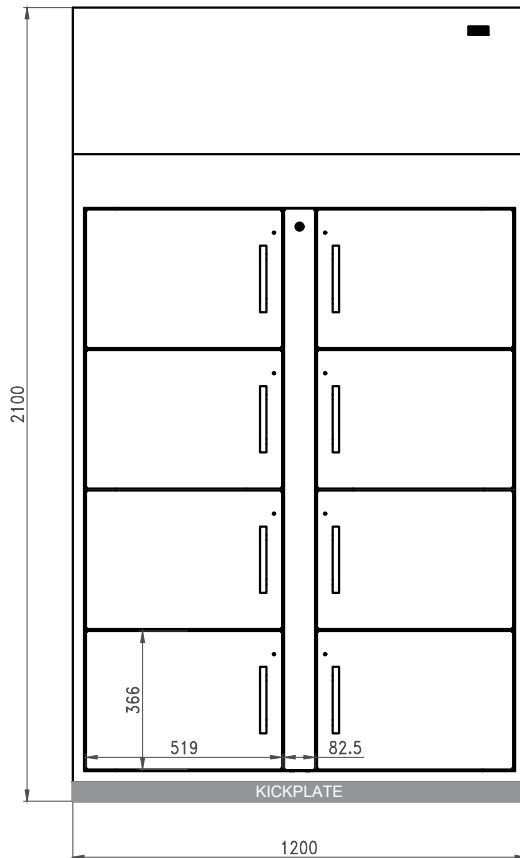

WHY

SNAILE CANADA?

Scan QR Code to find out!

Canada's Parcel Locker Company
La société de casiers intelligents du Canada

OPTIONAL REFRIGERATED 8-DOOR (1200mm)

Requires connection to a Master Unit.

IP cameras & NVR + Pin hole comes with Master Unit - will be mounted to survey overall installation

Fire rated for Canada to CAN/ULC-S102

Electrically Certified for Canada to CSA SPE-1000

Wall Clearance

100mm back wall clearance
25mm side wall clearance - can be zero
100mm ceiling clearance
25mm ceiling clearance from top of cameras (if cameras are installed)

Electrical

Dedicated 15amp grounded plug located 48" AFF centered behind fridge - it draws 8amps.

CONFIDENTIAL