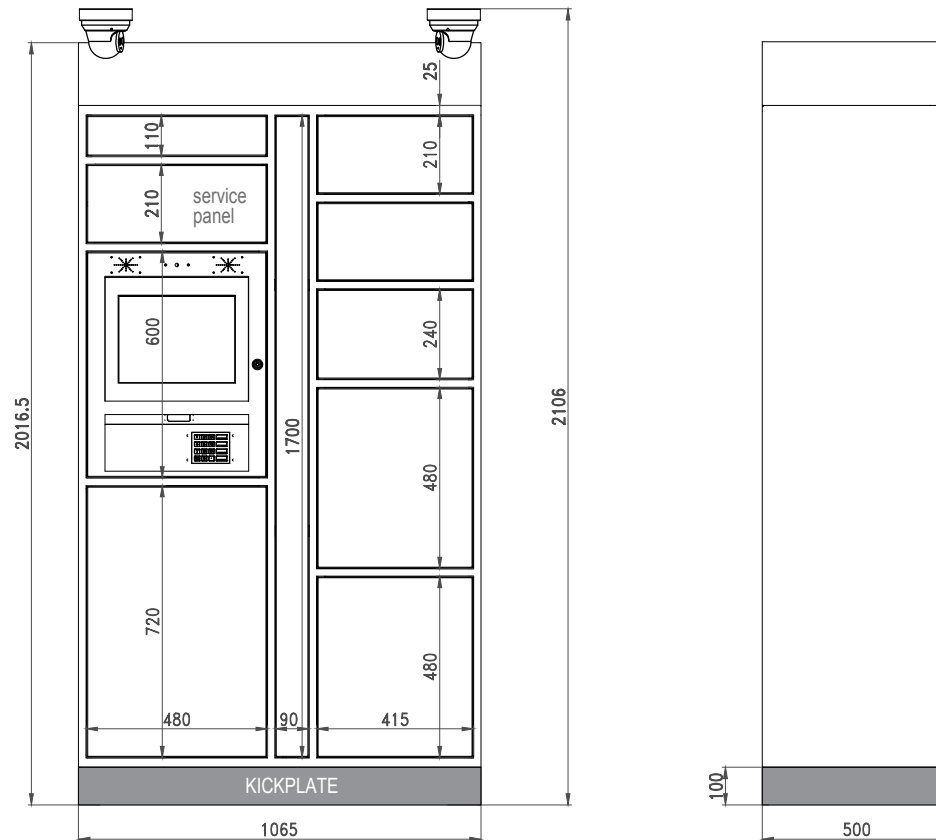

WHY

SNAILE CANADA?

Scan QR Code to find out!

Canada's Parcel Locker Company
La société de casiers intelligents du Canada

MASTER PARCEL LOCKER (REQUIRED) 7-DOOR (1065mm)

IP cameras & NVR + Pin hole comes
with Master Unit - will be mounted to
survey overall installation

Fire rated for Canada to CAN/ULC-S102

Electrically Certified for Canada to CSA
C22.2 No.62368-1:19

Wall Clearance

100mm back wall clearance to vent CPU
25mm side wall clearance - can be zero
25mm ceiling clearance
25mm ceiling clearance from top of
cameras (if cameras are installed)

Electrical

Standard 15amp grounded plug 48" AFF
(centered behind master unit) -100w draw

Ethernet Cat5/6 48" AFF **OR** Wi-Fi
(centered behind master unit)

The expansions connect to the master via
24v low voltage and ethernet connections
- installed by Snaile.

CONFIDENTIAL