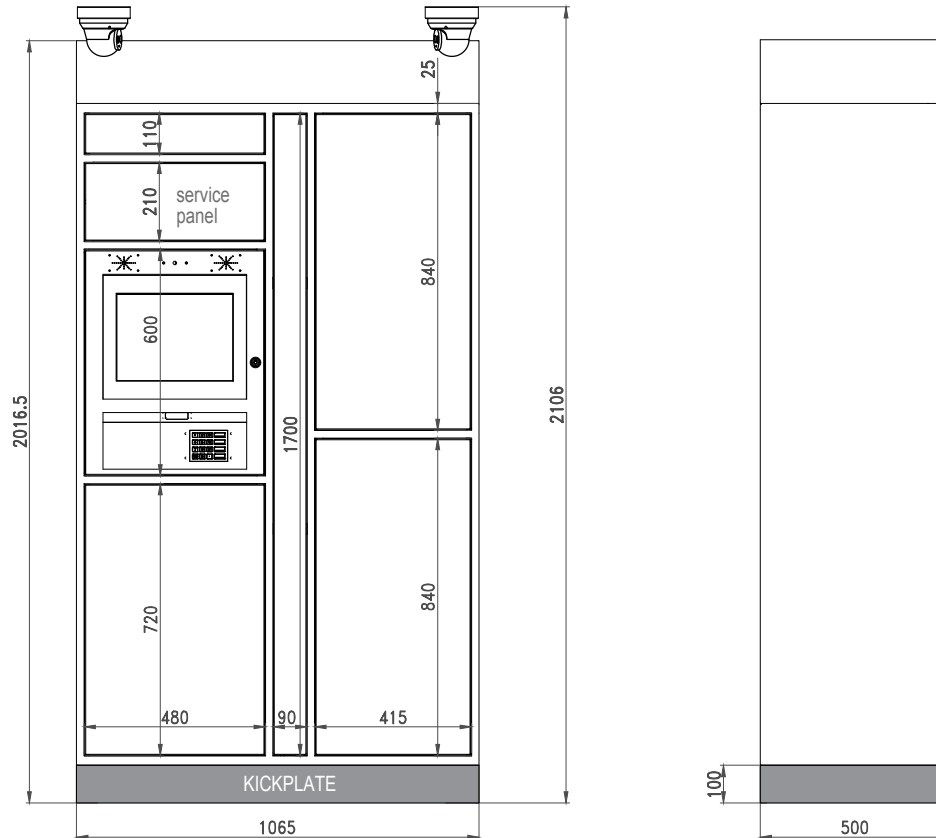

WHY

SNAILE CANADA?

Scan QR Code to find out!

Canada's Parcel Locker Company
La société de casiers intelligents du Canada

MASTER PARCEL LOCKER (REQUIRED) 4-DOOR (1065mm)

IP cameras & NVR + Pin hole comes
with Master Unit - will be mounted to
survey overall installation

Fire rated for Canada to CAN/ULC-S102

Electrically Certified for Canada to CSA
C22.2 No.62368-1:19

Wall Clearance

100mm back wall clearance to vent CPU
25mm side wall clearance - can be zero
25mm ceiling clearance
25mm ceiling clearance from top of
cameras (if cameras are installed)