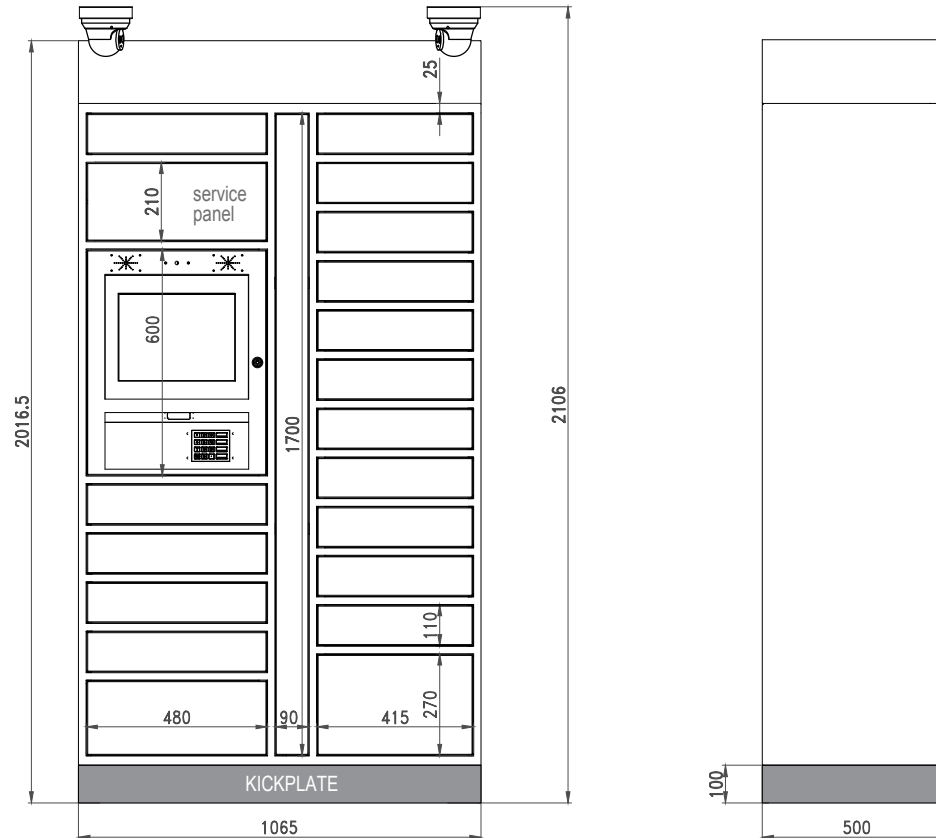

WHY

SNAILE CANADA?

Scan QR Code to find out!

CANADA'S PARCEL LOCKER COMPANY

MASTER PARCEL LOCKER (REQUIRED) 18-DOOR (1065mm)

IP cameras & NVR + Pin hole comes with Master Unit - will be mounted to survey overall installation

Fire rated for Canada to CAN/ULC-S102

Electrically Certified for Canada to CSA C22.2 No.62368-1:19

Wall Clearance

100mm back wall clearance to vent CPU
25mm side wall clearance - can be zero
25mm ceiling clearance
25mm ceiling clearance from top of cameras (if cameras are installed)

Electrical

Standard 15amp grounded plug 48" AFF (centered behind master unit) - 100w draw

Ethernet Cat5/6 48" AFF **OR** Wi-Fi (centered behind master unit)

The expansions connect to the master via 24v low voltage and ethernet connections - installed by Snaile.