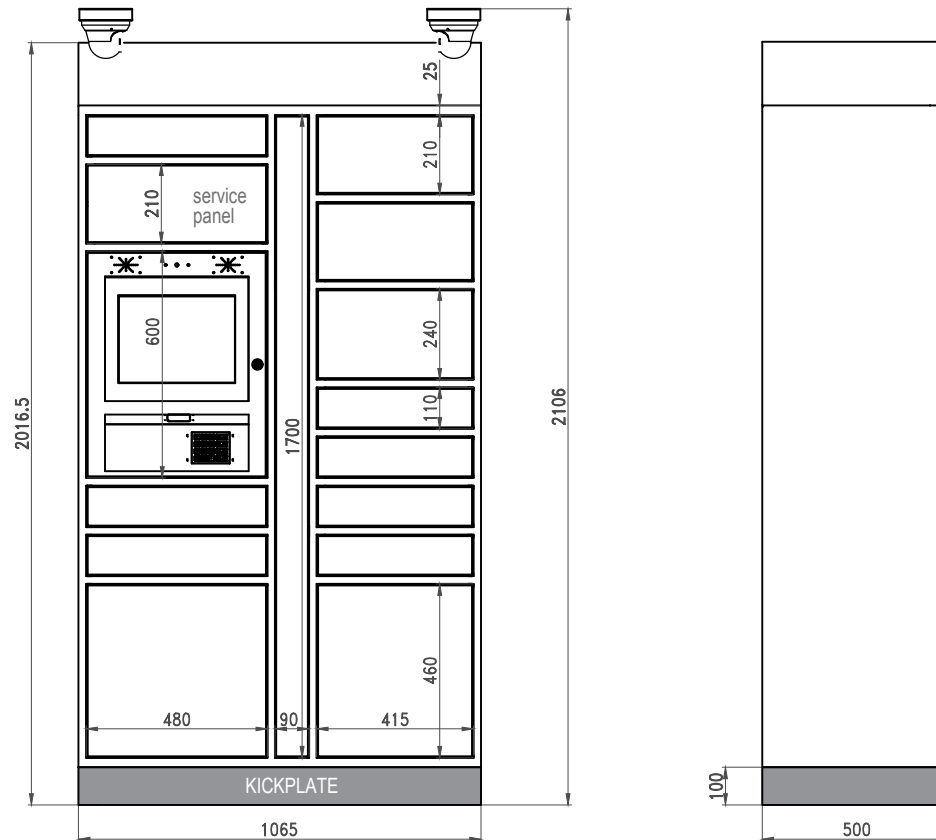

WHY

SNAILE CANADA?

Scan QR Code to find out!

CANADA'S PARCEL LOCKER COMPANY

MASTER PARCEL LOCKER (REQUIRED) 12-DOOR (1065mm)

IP cameras & NVR + Pin hole comes
with Master Unit - will be mounted to
survey overall installation

Fire rated for Canada to CAN/ULC-S102

Electrically Certified for Canada to CSA
C22.2 No.62368-1:19

Wall Clearance

100mm back wall clearance to vent CPU
25mm side wall clearance - can be zero
25mm ceiling clearance
25mm ceiling clearance from top of
cameras (if cameras are installed)