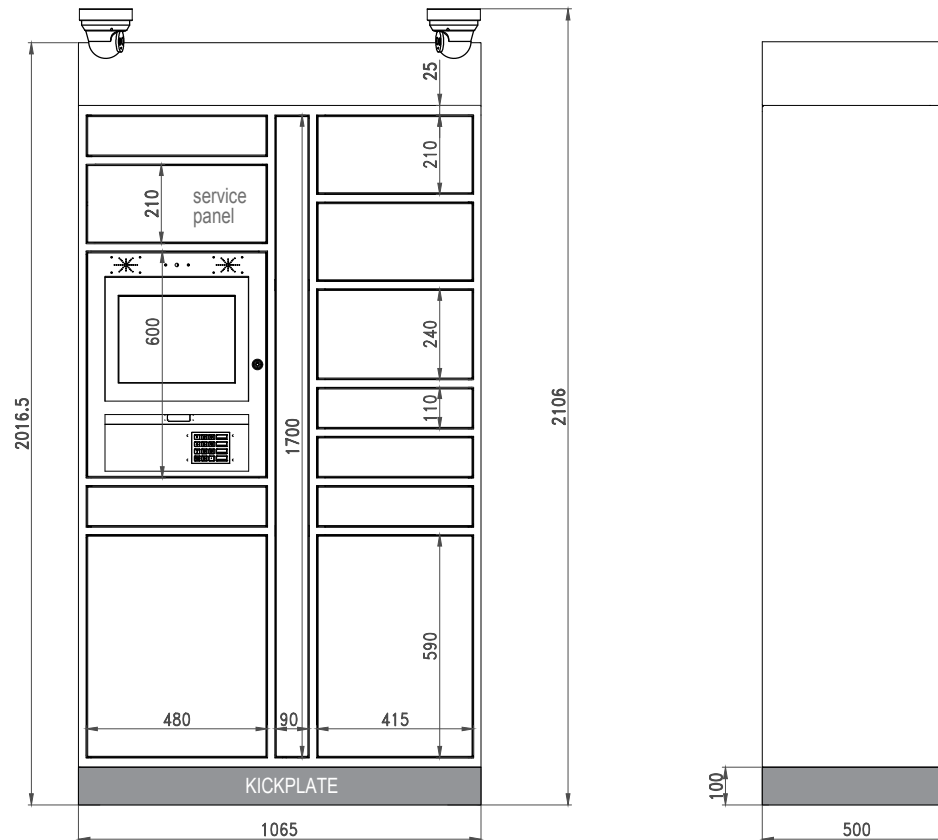

CANADA'S PARCEL LOCKER COMPANY

**MASTER PARCEL LOCKER  
(REQUIRED)  
10-DOOR (1065mm)**

**IP cameras & NVR + Pin hole comes with  
Master Unit - will be mounted to survey  
overall installation**

**Fire rated for Canada to CAN/ULC-S102**

**Electrically Certified for Canada to CSA  
C22.2 No.62368-1:19**

**Wall Clearance**

100mm back wall clearance to vent CPU  
25mm side wall clearance - can be zero  
25mm ceiling clearance  
25mm ceiling clearance from top of cameras  
(if cameras are installed)