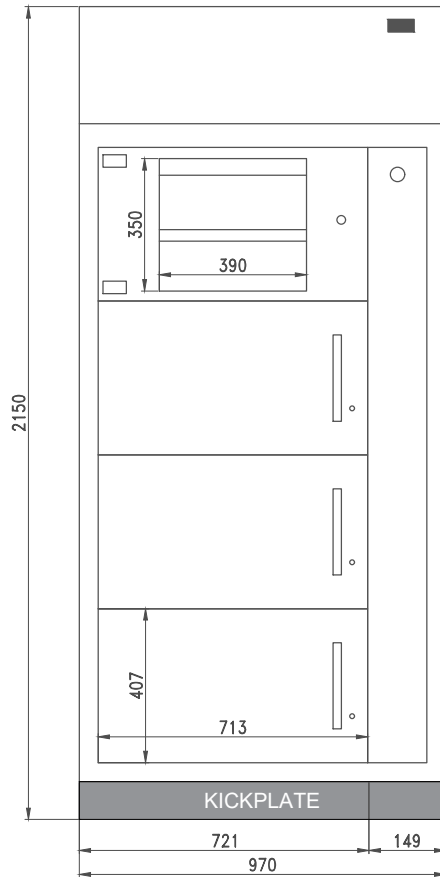

WHY

SNAILE CANADA?

Scan QR Code to find out!

Canada's Parcel Locker Company
La société de casiers intelligents du Canada

OPTIONAL 4 DOOR (970mm) FREEZER UNIT

Requires connection to a Master Unit.

Fire rated for Canada to CAN/ULC-S102

Electrically Certified for Canada to CSA SPE-1000

IP cameras & NVR + Pin hole comes with Master Unit - will be mounted to survey overall installation

Wall Clearance

100mm back wall clearance
25mm side wall clearance (desired for installation purposes, can be zero)
100mm ceiling clearance
25mm ceiling clearance from top of cameras (if cameras are installed)

Electrical

Dedicated 15amp grounded plug located 48" AFF centered behind freezer - it draws 8amps.

CONFIDENTIAL