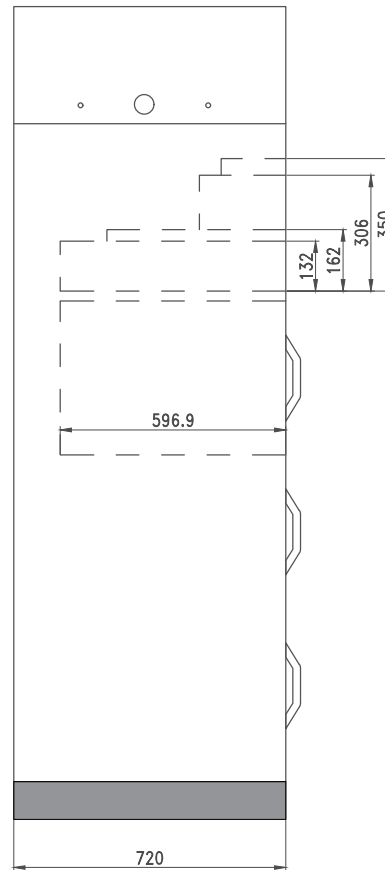

WHY

SNAILE CANADA?

Scan QR Code to find out!

Canada's Parcel Locker Company
La société de casiers intelligents du Canada

OPTIONAL 4 DOOR (970mm) FREEZER UNIT

Requires connection to a Master Unit.

Fire rated for Canada to CAN/ULC-S102

Electrically Certified for Canada to CSA SPE-1000

IP cameras & NVR + Pin hole comes with Master Unit - will be mounted to survey overall installation

Wall Clearance

100mm back wall clearance
25mm side wall clearance (desired for installation purposes, can be zero)
100mm ceiling clearance
25mm ceiling clearance from top of cameras (if cameras are installed)

Electrical

Dedicated 15amp grounded plug located 48" AFF centered behind freezer - it draws 8amps.

CONFIDENTIAL