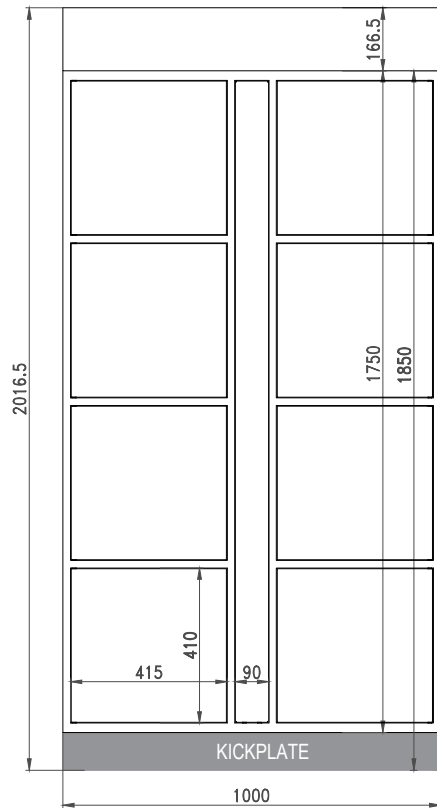

WHY

SNAILE CANADA?

Scan QR Code to find out!

Canada's Parcel Locker Company
La société de casiers intelligents du Canada

OPTIONAL 8-DOOR (1000mm) EXPANSION

Requires connection to a Master Unit.

Fire rated for Canada to CAN/ULC-S102

Electrically Certified for Canada to CSA C22.2 No.62368-1:19

IP cameras & NVR + Pin hole comes with Master Unit - will be mounted to survey overall installation

Desired wall clearance to facilitate installation - can be zero clearance