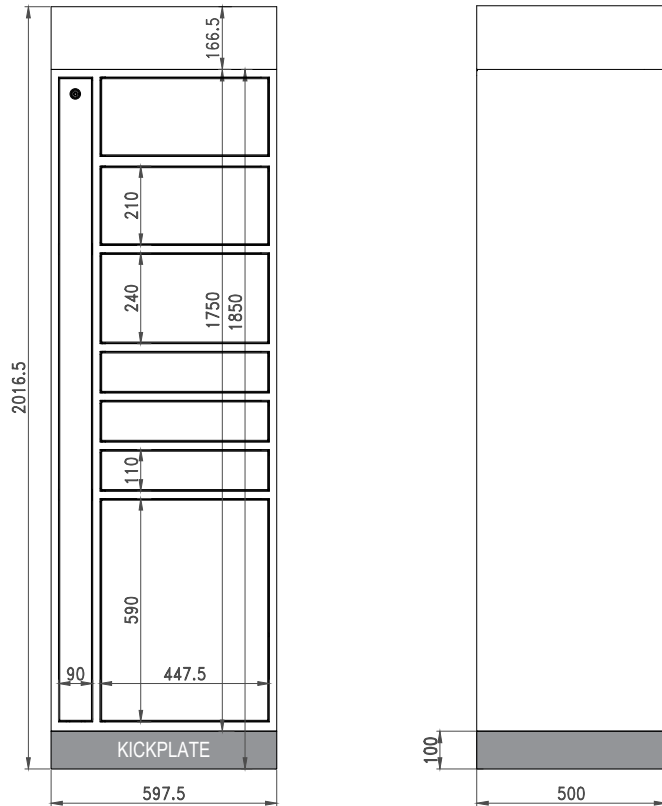

WHY

SNAILE CANADA?

Scan QR Code to find out!

Canada's Parcel Locker Company
La société de casiers intelligents du Canada

OPTIONAL 7-DOOR (597.5mm) EXPANSION

Requires connection to a Master Unit.

Fire rated for Canada to CAN/ULC-S102

Electrically Certified for Canada to CSA C22.2 No.62368-1:19

IP cameras & NVR + Pin hole comes with Master Unit - will be mounted to survey overall installation

Desired wall clearance to facilitate installation - can be zero clearance

- 25mm back wall clearance
- 25mm side wall clearance
- 25mm ceiling clearance
- 25mm ceiling clearance from top of cameras (if cameras are installed)

The expansions connect to the master via 24v low voltage and ethernet connections - installed by Snaile