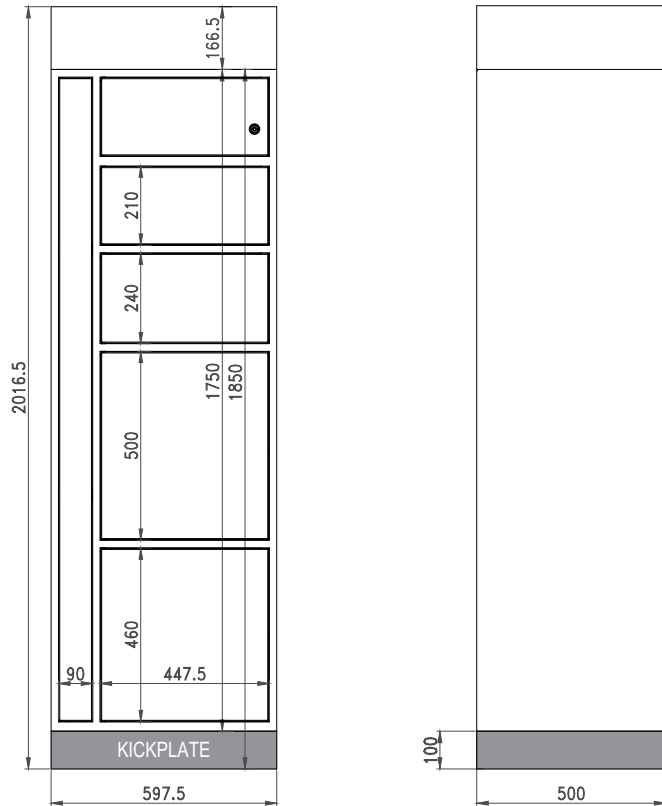

WHY

SNAILE CANADA?

Scan QR Code to find out!

Canada's Parcel Locker Company
La société de casiers intelligents du Canada

OPTIONAL 5-DOOR (597.5mm) EXPANSION

Requires connection to a Master Unit.

Fire rated for Canada to CAN/ULC-S102

Electrically Certified for Canada to CSA C22.2 No.62368-1:19

IP cameras & NVR + Pin hole comes with Master Unit - will be mounted to survey overall installation

Desired wall clearance to facilitate installation - can be zero clearance

100mm back wall clearance to vent CPU

25mm side wall clearance

25mm ceiling clearance

25mm ceiling clearance from top of cameras (if cameras are installed)

The expansions connect to the master via 24v low voltage and ethernet connections - installed by Snaile