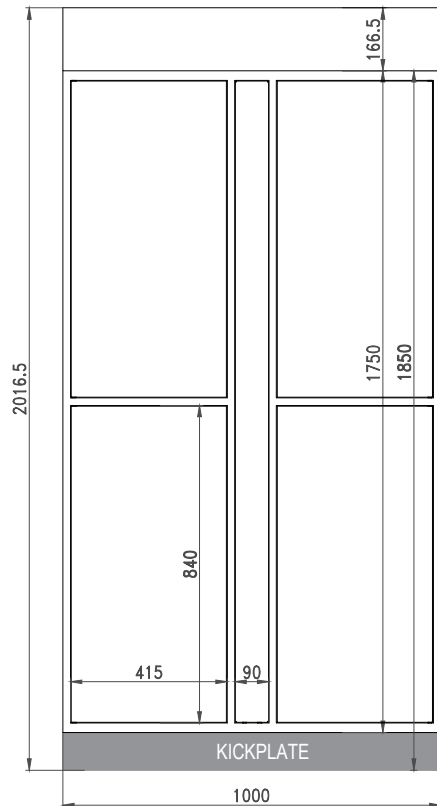

WHY

SNAILE CANADA?

Scan QR Code to find out!

Canada's Parcel Locker Company
La société de casiers intelligents du Canada

OPTIONAL 4-DOOR (1000mm) EXPANSION

Requires connection to a Master Unit.

Fire rated for Canada to CAN/ULC-S102

Electrically Certified for Canada to CSA C22.2 No.62368-1:19

IP cameras & NVR + Pin hole comes with Master Unit - will be mounted to survey overall installation

Desired wall clearance to facilitate installation - can be zero clearance

25mm back wall clearance

25mm side wall clearance

25mm ceiling clearance

25mm ceiling clearance from top of cameras (if cameras are installed)

The expansions connect to the master via 24v low voltage and ethernet connections - installed by Snaile