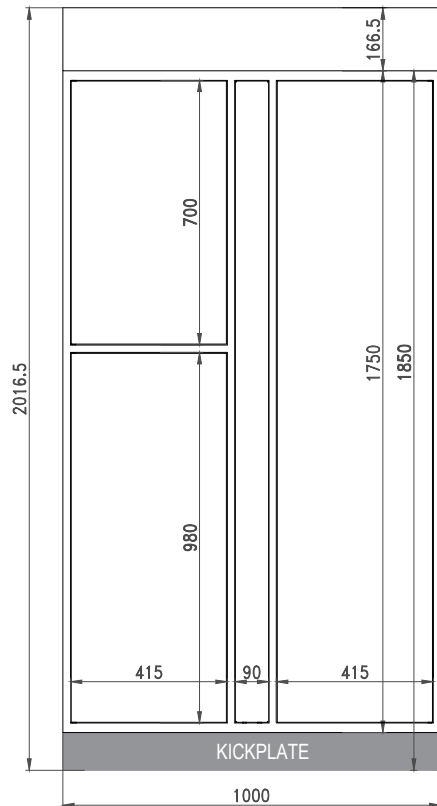

WHY

SNAILE CANADA?

Scan QR Code to find out!

Canada's Parcel Locker Company
La société de casiers intelligents du Canada

OPTIONAL 3-DOOR (1000mm) EXPANSION

Requires connection to a Master Unit.

Fire rated for Canada to CAN/ULC-S102

Electrically Certified for Canada to CSA C22.2 No.62368-1:19

IP cameras & NVR + Pin hole comes with Master Unit - will be mounted to survey overall installation

Desired wall clearance to facilitate installation - can be zero clearance

25mm back wall clearance

25mm side wall clearance

25mm ceiling clearance

25mm ceiling clearance from top of cameras (if cameras are installed)

The expansions connect to the master via 24v low voltage and ethernet connections - installed by Snaile