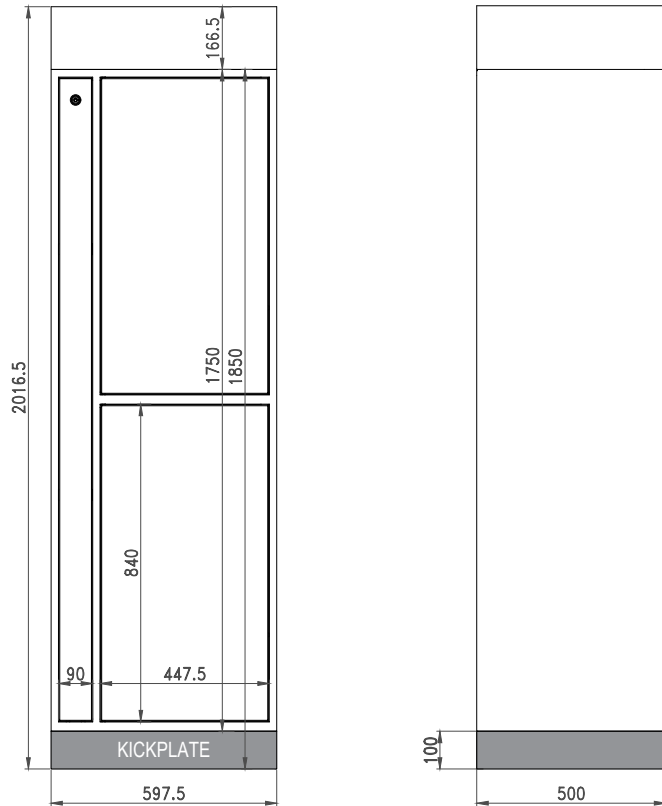

WHY

SNAILE CANADA?

Scan QR Code to find out!

Canada's Parcel Locker Company
La société de casiers intelligents du Canada

OPTIONAL 2-DOOR (597.5MM) EXPANSION

Requires connection to a Master Unit.

Fire rated for Canada to CAN/ULC-S102

Electrically Certified for Canada to CSA C22.2 No.62368-1:19

IP cameras & NVR + Pin hole comes with Master Unit - will be mounted to survey overall installation

Desired wall clearance to facilitate installation - can be zero clearance

- 25mm back wall clearance
- 25mm side wall clearance
- 25mm ceiling clearance
- 25mm ceiling clearance from top of cameras (if cameras are installed)

The expansions connect to the master via 24v low voltage and ethernet connections - installed by Snaile