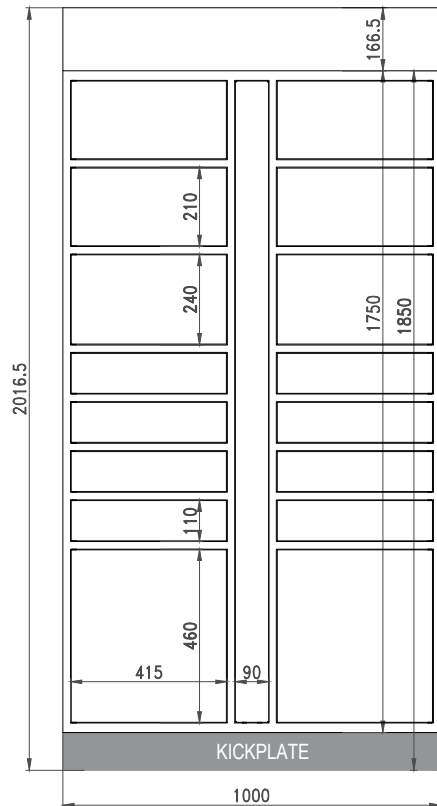

WHY

SNAILE CANADA?

Scan QR Code to find out!

Canada's Parcel Locker Company
La société de casiers intelligents du Canada

OPTIONAL 16-DOOR (1000mm) EXPANSION

Requires connection to a Master Unit.

Fire rated for Canada to CAN/ULC-S102

Electrically Certified for Canada to CSA C22.2 No.62368-1:19

IP cameras & NVR + Pin hole comes with Master Unit - will be mounted to survey overall installation

Desired wall clearance to facilitate installation - can be zero clearance