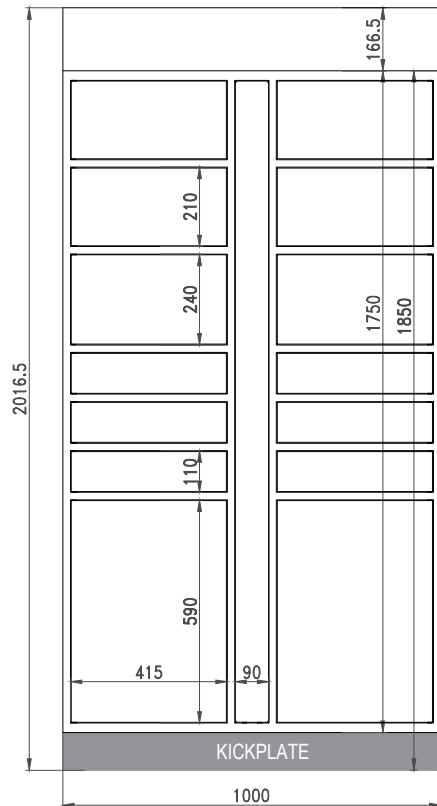

WHY

SNAILE CANADA?

Scan QR Code to find out!

Canada's Parcel Locker Company
La société de casiers intelligents du Canada

OPTIONAL 14-DOOR (1000mm) EXPANSION

Requires connection to a Master Unit.

Fire rated for Canada to CAN/ULC-S102

Electrically Certified for Canada to CSA C22.2 No.62368-1:19

IP cameras & NVR + Pin hole comes with Master Unit - will be mounted to survey overall installation

Desired wall clearance to facilitate installation - can be zero clearance

- 25mm back wall clearance
- 25mm side wall clearance
- 25mm ceiling clearance
- 25mm ceiling clearance from top of cameras (if cameras are installed)

The expansions connect to the master via 24v low voltage and ethernet connections - installed by Snaile