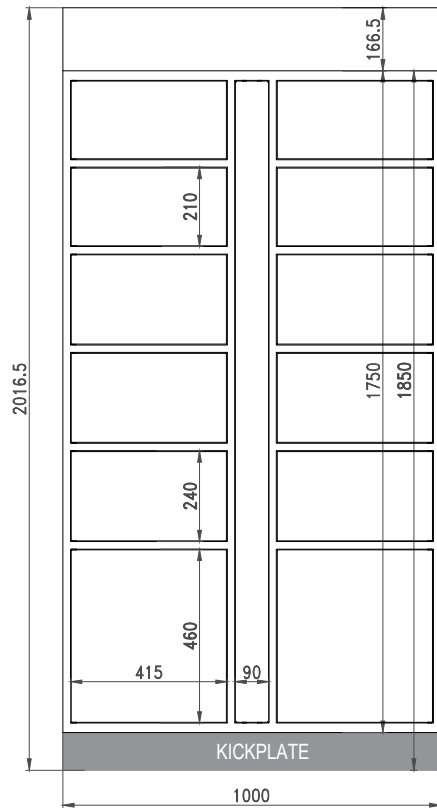

WHY

SNAILE CANADA?

Scan QR Code to find out!

Canada's Parcel Locker Company
La société de casiers intelligents du Canada

OPTIONAL 12-DOOR (1000mm) EXPANSION

Requires connection to a Master Unit.

Fire rated for Canada to CAN/ULC-S102

Electrically Certified for Canada to CSA C22.2 No.62368-1:19

IP cameras & NVR + Pin hole comes with Master Unit - will be mounted to survey overall installation

Desired wall clearance to facilitate installation - can be zero clearance