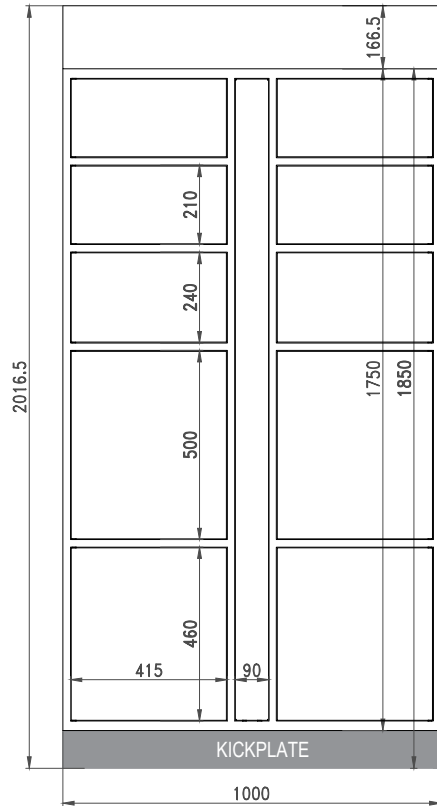

WHY

SNAILE CANADA?

Scan QR Code to find out!

Canada's Parcel Locker Company
La société de casiers intelligents du Canada

OPTIONAL 10-DOOR (1000mm) EXPANSION

Requires connection to a Master Unit.

Fire rated for Canada to CAN/ULC-S102

Electrically Certified for Canada to CSA C22.2 No.62368-1:19

IP cameras & NVR + Pin hole comes with Master Unit - will be mounted to survey overall installation

Desired wall clearance to facilitate installation - can be zero clearance

- 25mm back wall clearance
- 25mm side wall clearance
- 25mm ceiling clearance
- 25mm ceiling clearance from top of cameras (if cameras are installed)

The expansions connect to the master via 24v low voltage and ethernet connections - installed by Snaile

CONFIDENTIAL