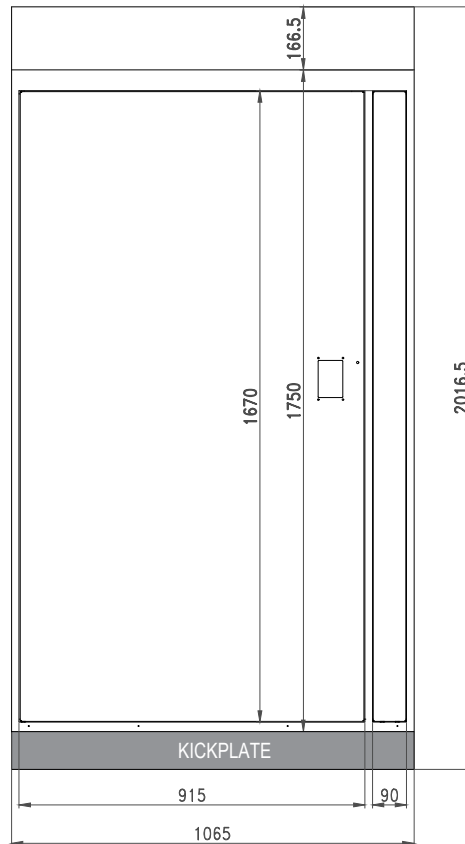

## OPTIONAL 1-DOOR (1065mm) EXPANSION

Requires connection to a Master Unit.

Fire rated for Canada to CAN/ULC-S102

Electrically Certified for Canada to CSA C22.2 No.62368-1:19

IP cameras & NVR + Pin hole comes with Master Unit - will be mounted to survey overall installation

### Desired wall clearance to facilitate installation - can be zero clearance

25mm back wall clearance

25mm side wall clearance

25mm ceiling clearance

25mm ceiling clearance from top of cameras (if cameras are installed)