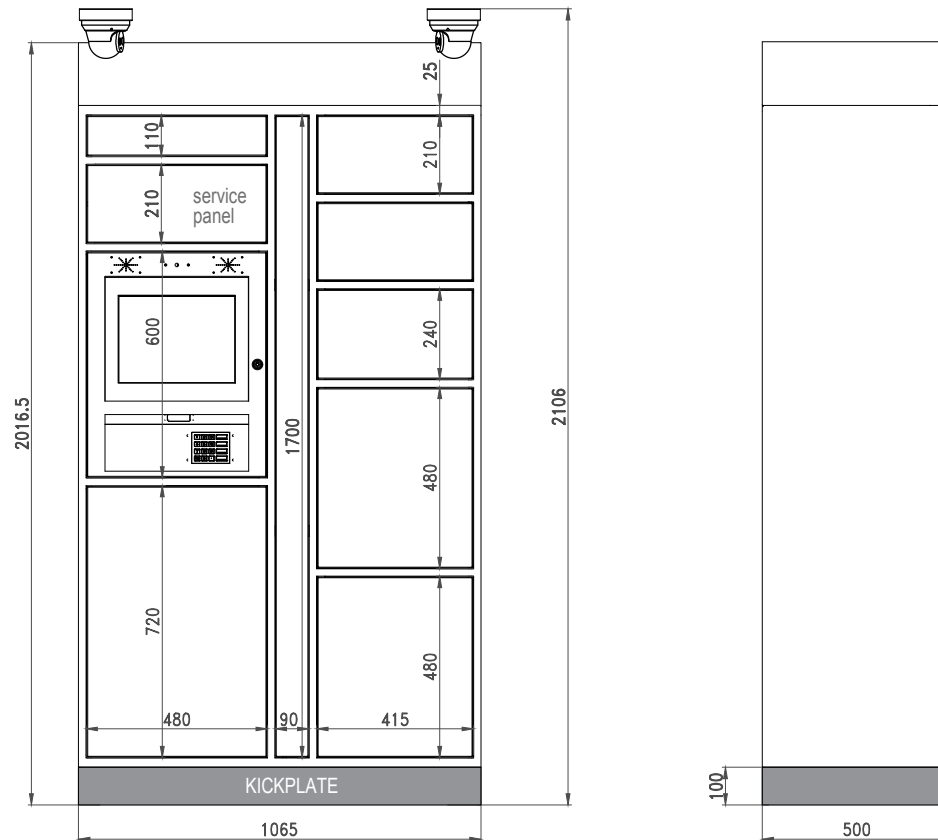

CANADA'S PARCEL LOCKER COMPANY

**MASTER PARCEL LOCKER
(REQUIRED)
7-DOOR (1065mm)**

**IP cameras & NVR + Pin hole comes
with Master Unit - will be mounted to
survey overall installation**

Fire rated for Canada to CAN/ULC-S102

**Electrically Certified for Canada to CSA
C22.2 No.62368-1:19**

Wall Clearance

100mm back wall clearance to vent CPU
25mm side wall clearance - can be zero
25mm ceiling clearance
25mm ceiling clearance from top of
cameras (if cameras are installed)