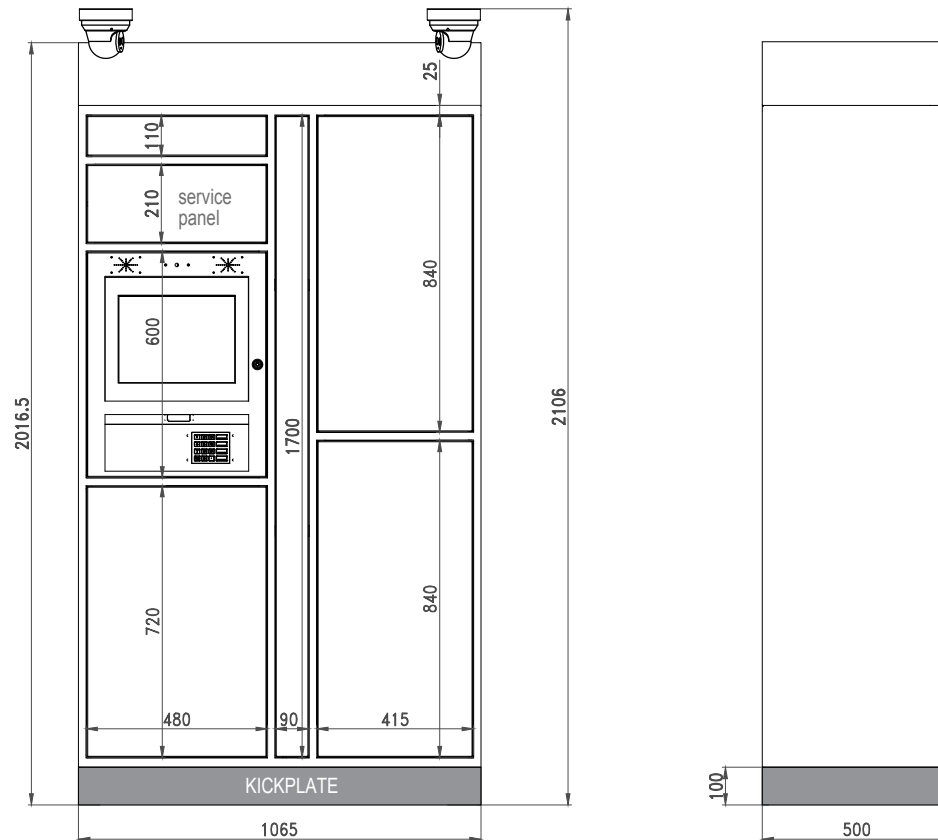

CANADA'S PARCEL LOCKER COMPANY

**MASTER PARCEL LOCKER
(REQUIRED)
4-DOOR (1065mm)**

**IP cameras & NVR + Pin hole comes
with Master Unit - will be mounted to
survey overall installation**

Fire rated for Canada to CAN/ULC-S102

**Electrically Certified for Canada to CSA
C22.2 No.62368-1:19**

Wall Clearance

100mm back wall clearance to vent CPU
25mm side wall clearance - can be zero
25mm ceiling clearance
25mm ceiling clearance from top of
cameras (if cameras are installed)