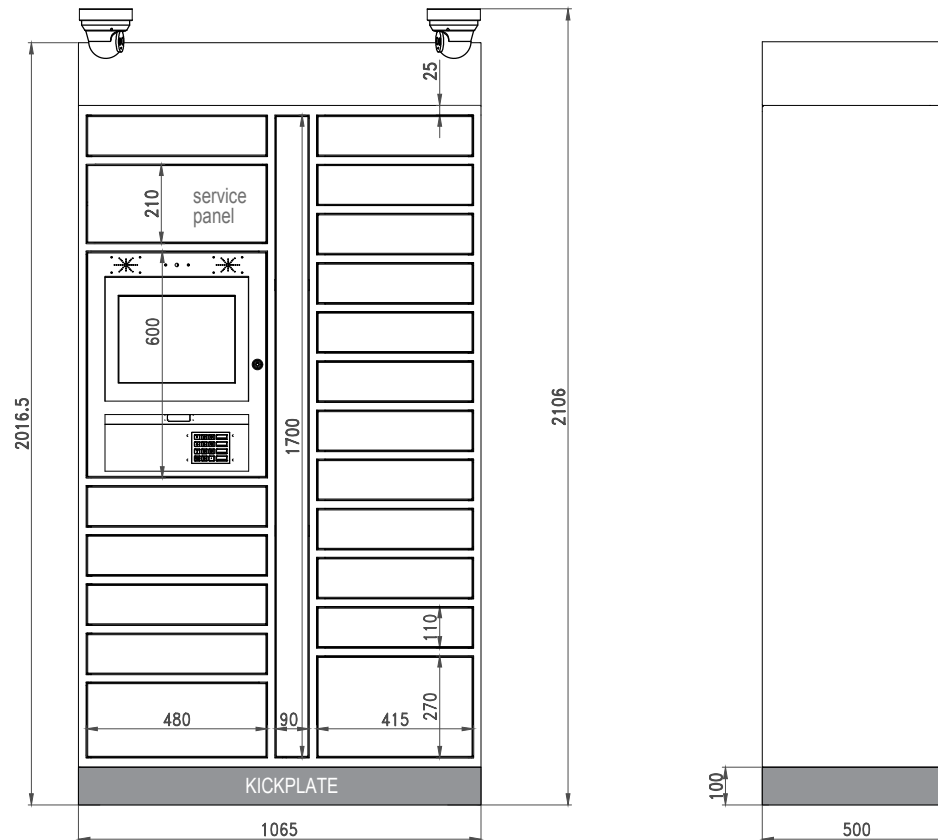

CANADA'S PARCEL LOCKER COMPANY

**MASTER PARCEL LOCKER  
(REQUIRED)  
18-DOOR (1065mm)**

**IP cameras & NVR + Pin hole comes  
with Master Unit - will be mounted to  
survey overall installation**

**Fire rated for Canada to CAN/ULC-S102**

**Electrically Certified for Canada to CSA  
C22.2 No.62368-1:19**

**Wall Clearance**

100mm back wall clearance to vent CPU  
25mm side wall clearance - can be zero  
25mm ceiling clearance  
25mm ceiling clearance from top of  
cameras (if cameras are installed)