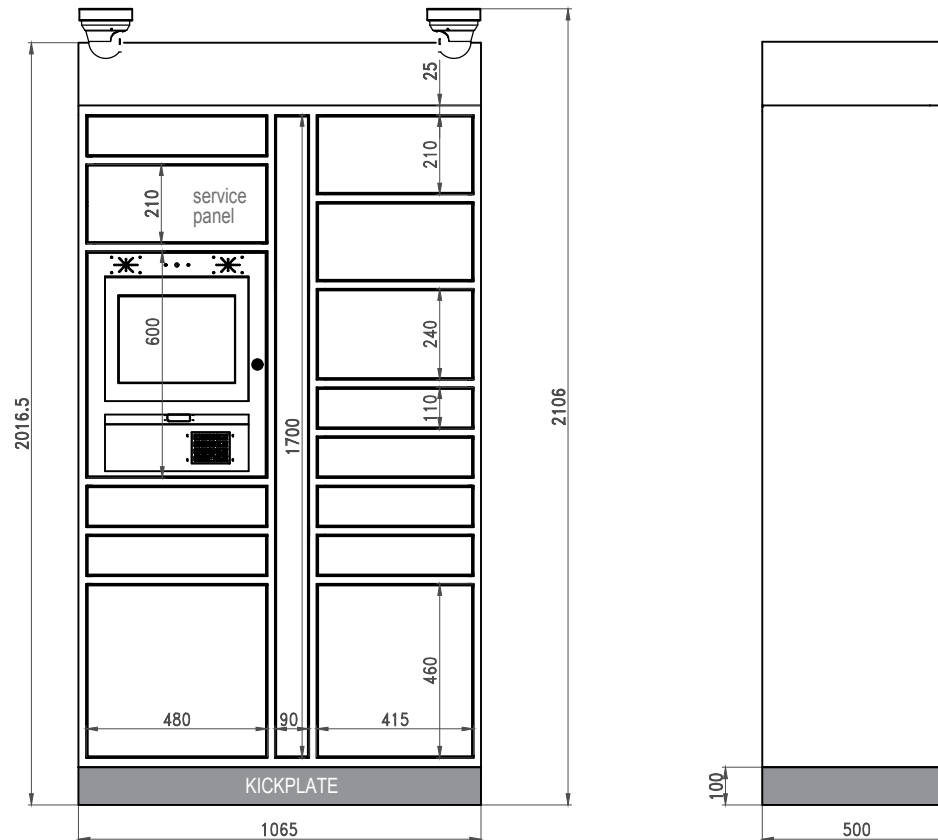

CANADA'S PARCEL LOCKER COMPANY

**MASTER PARCEL LOCKER
(REQUIRED)
12-DOOR (1065mm)**

**IP cameras & NVR + Pin hole comes
with Master Unit - will be mounted to
survey overall installation**

Fire rated for Canada to CAN/ULC-S102

**Electrically Certified for Canada to CSA
C22.2 No.62368-1:19**

Wall Clearance

100mm back wall clearance to vent CPU
25mm side wall clearance - can be zero
25mm ceiling clearance
25mm ceiling clearance from top of
cameras (if cameras are installed)